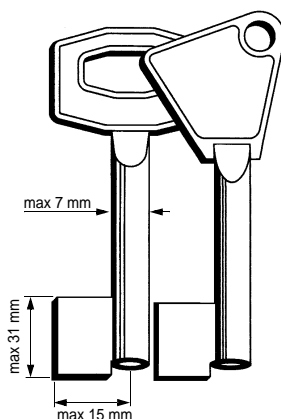

D728717ZB

Adaptor set
Set adattatori
Adapters
Adaptateurs
Adaptadores